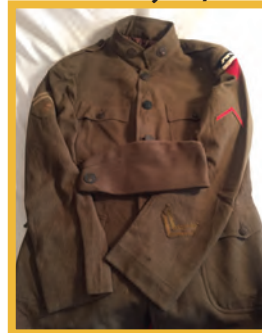

Gold & Sterling Jewelry

*14 kt Gold Bigelow Kennard & Co.
Pocket Watch*

*14 kt
Gold
Hamilton
Ladies'
Watch*

*U.S. & Foreign
Currency*

Roseville Pottery

Arthur Martin Nantucket Baskets

LOCATION: POLISH AMERICAN CLUB • 46 SO. MAIN ST. • SO. DEERFIELD, MA 01373
413.559.9565 • MORE INFO / VIEW PHOTOS: www.catamountauctions.com

LOCATION FOR AUCTION: POLISH AMERICAN CLUB
46 SOUTH MAIN ST. • SOUTH DEERFIELD, MA 01373

WEDNESDAY, DECEMBER 7 - 6:00 PM (PREVIEW 3:00 - 6:00 PM)

Sterling silver (Towle flatware set, serving pieces, candlesticks & many other pieces), gold & sterling silver jewelry (rings, necklaces, cufflinks, pins, etc.), watches (14 kt Bigelow, Kennard & Co. pocket watch, 14 kt gold Hamilton ladies' watch, 14 kt gold Bulova ladies' watch, etc.), old U.S. & foreign coins/paper currency, work badge & medals, antique opera glasses, antique German crown-top Kewpie doll figurine cologne bottle, antique canes & walking sticks (including sword cane), furniture (curio cabinet, secretary desk, dining table with chairs, side tables, bookshelves, cedar chest, etc.), ephemera (antique photographs, postcards, books, etc.), military items (WW1 uniform, sweetheart pillow case, etc.), nesting set of Arthur Martin Nantucket baskets, antique wooden Indian exercise clubs, paintings & prints (Wallace Nutting "Spring in the Dell", etc.), antique clocks (anniversary, etc.), primitives (advertising crates, wooden pitchfork, etc.), glass/china/pottery (teacup collection, Roseville pottery, Toby mug collection, German steins, yellow ware, transfer ware, Asian, etc.), Art Nouveau vanity box, vintage clothing, antique toys, antique tools & toolboxes (wooden carpenter planes, etc.), antique & vintage lamps, vintage Christmas decorations, antique bookends, quilts/blankets/linens... and much more!